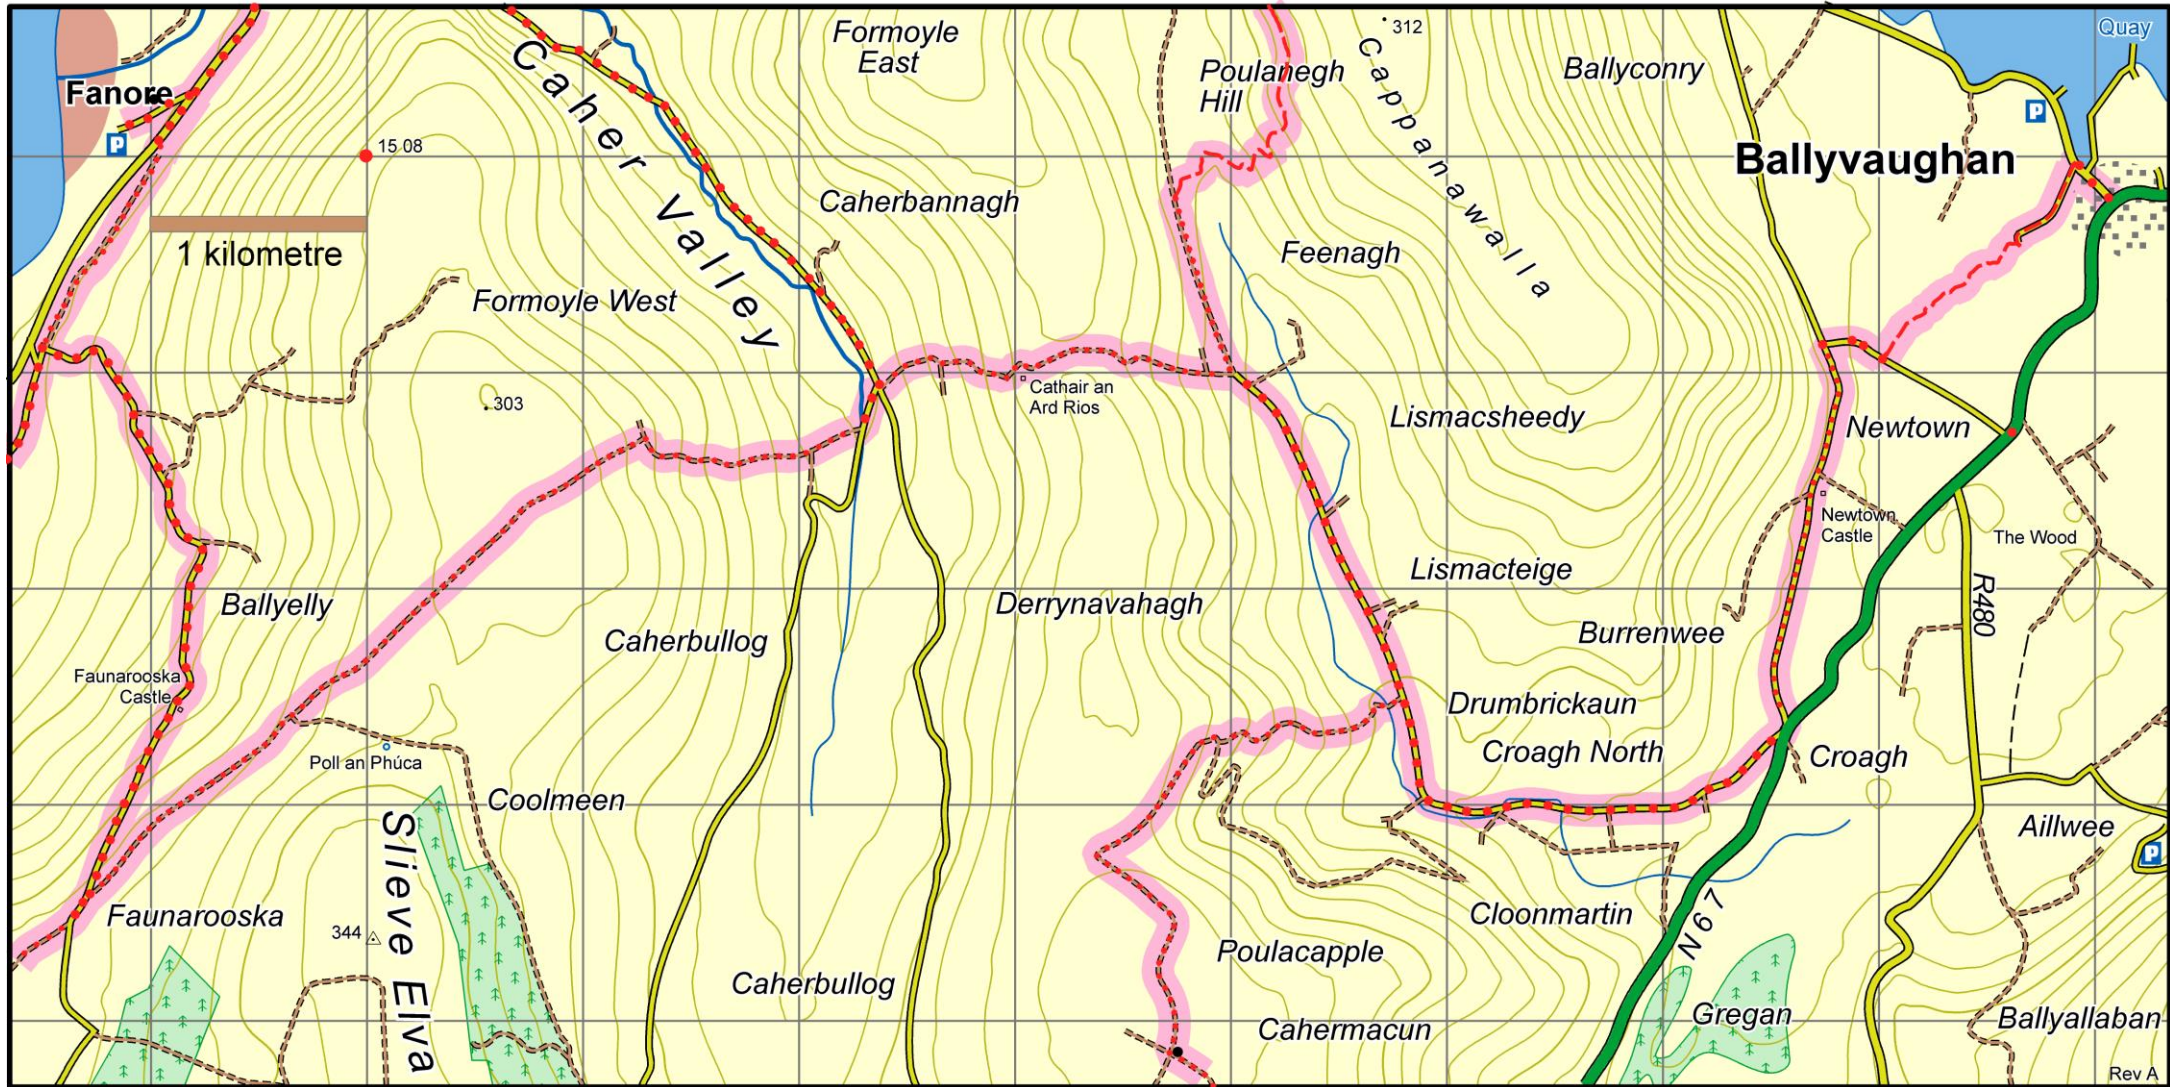

# Burren Way : Map 6 Faunarooska to Ballyvaughan

This map is made available from the National Trails Office / Irish Sports Council, produced by EastWest mapping. The map is intended for personal use only and should not be modified, republished or transmitted in any form without the permission of the Irish Sports Council's National Trails Office. The representation of a track or path on this map does not indicate a right of way. The map includes Ordnance Survey Ireland data made available for display under Permit No. 8658. (c) Ordnance Survey Ireland / Government of Ireland.